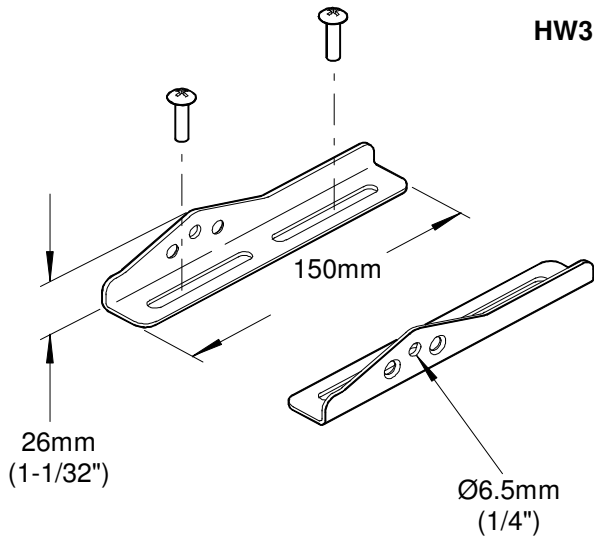

Bodypoint
Hardware

Part
Numbers

Mounting Options

Mounting Bracket Kit

Upholstery strips

Upholstery strips with Evoflex™ Pelvic Stabilizer
(using Evoflex™ mounting hardware)

Direct Mounting - Solid Surface

With Quick Release Connector (HW311) for Hip Grip

Material:

Heat-treated steel,
powder coated

10-32 (M5) x 3/4" screws

Tools:

No.2 Phillips screwdriver

Typical Breaking Strength:

TBD